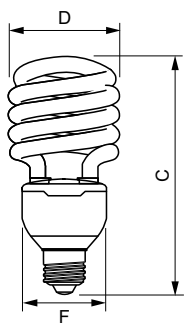

Tornado T3

Warnings and Safety

- Breaking a lamp is extremely unlikely to have any impact on your health. If a lamp breaks, ventilate the room for 30 minutes and remove the parts, preferably with gloves. Put them in a closed plastic bag and take it to your local waste facilities for recycling. Do not use a vacuum cleaner.
- Compact fluorescent lamps have to be treated as special waste, they must be taken to your local waste facilities for recycling. The European Lighting Industry has set up an infrastructure, capable of recycling mercury, other metals, glass etc.

Dimensional drawing